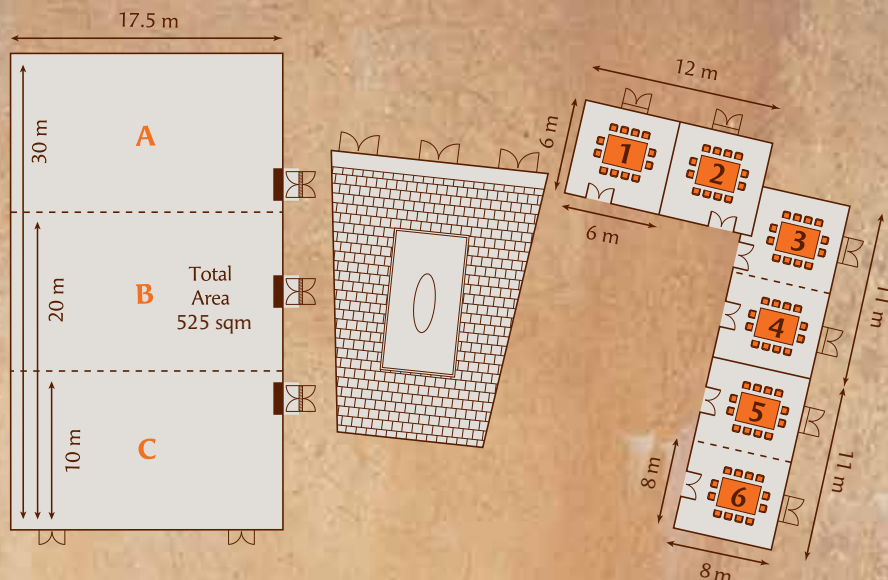

Dhabi Ballroom

	Floor (m)	Total Area (sqm)	Ceiling Height (m)
Dhabi Ballroom 1-3	30 x 17.5	525	5.3
Dhabi Ballroom 1, 2 or 3	10 x 17.5	175	5.3
Al Maha 1 & 2	6 x 12	75	3.8
Al Maha 1 or 2	6 x 6	35	3.8
Al Anood 3 & 4	8 x 11	90	3.8
Al Anood 3 or 4	8 x 8	65	3.8
Al Ghizlan 5 & 6	8 x 11	90	3.8
Al Ghizlan 5 or 6	8 x 8	65	3.8
Al Reem (B)	5 x 8	40	3
Llama (C)	5 x 7	35	5
Oryx (A)	5 x 5	25	3