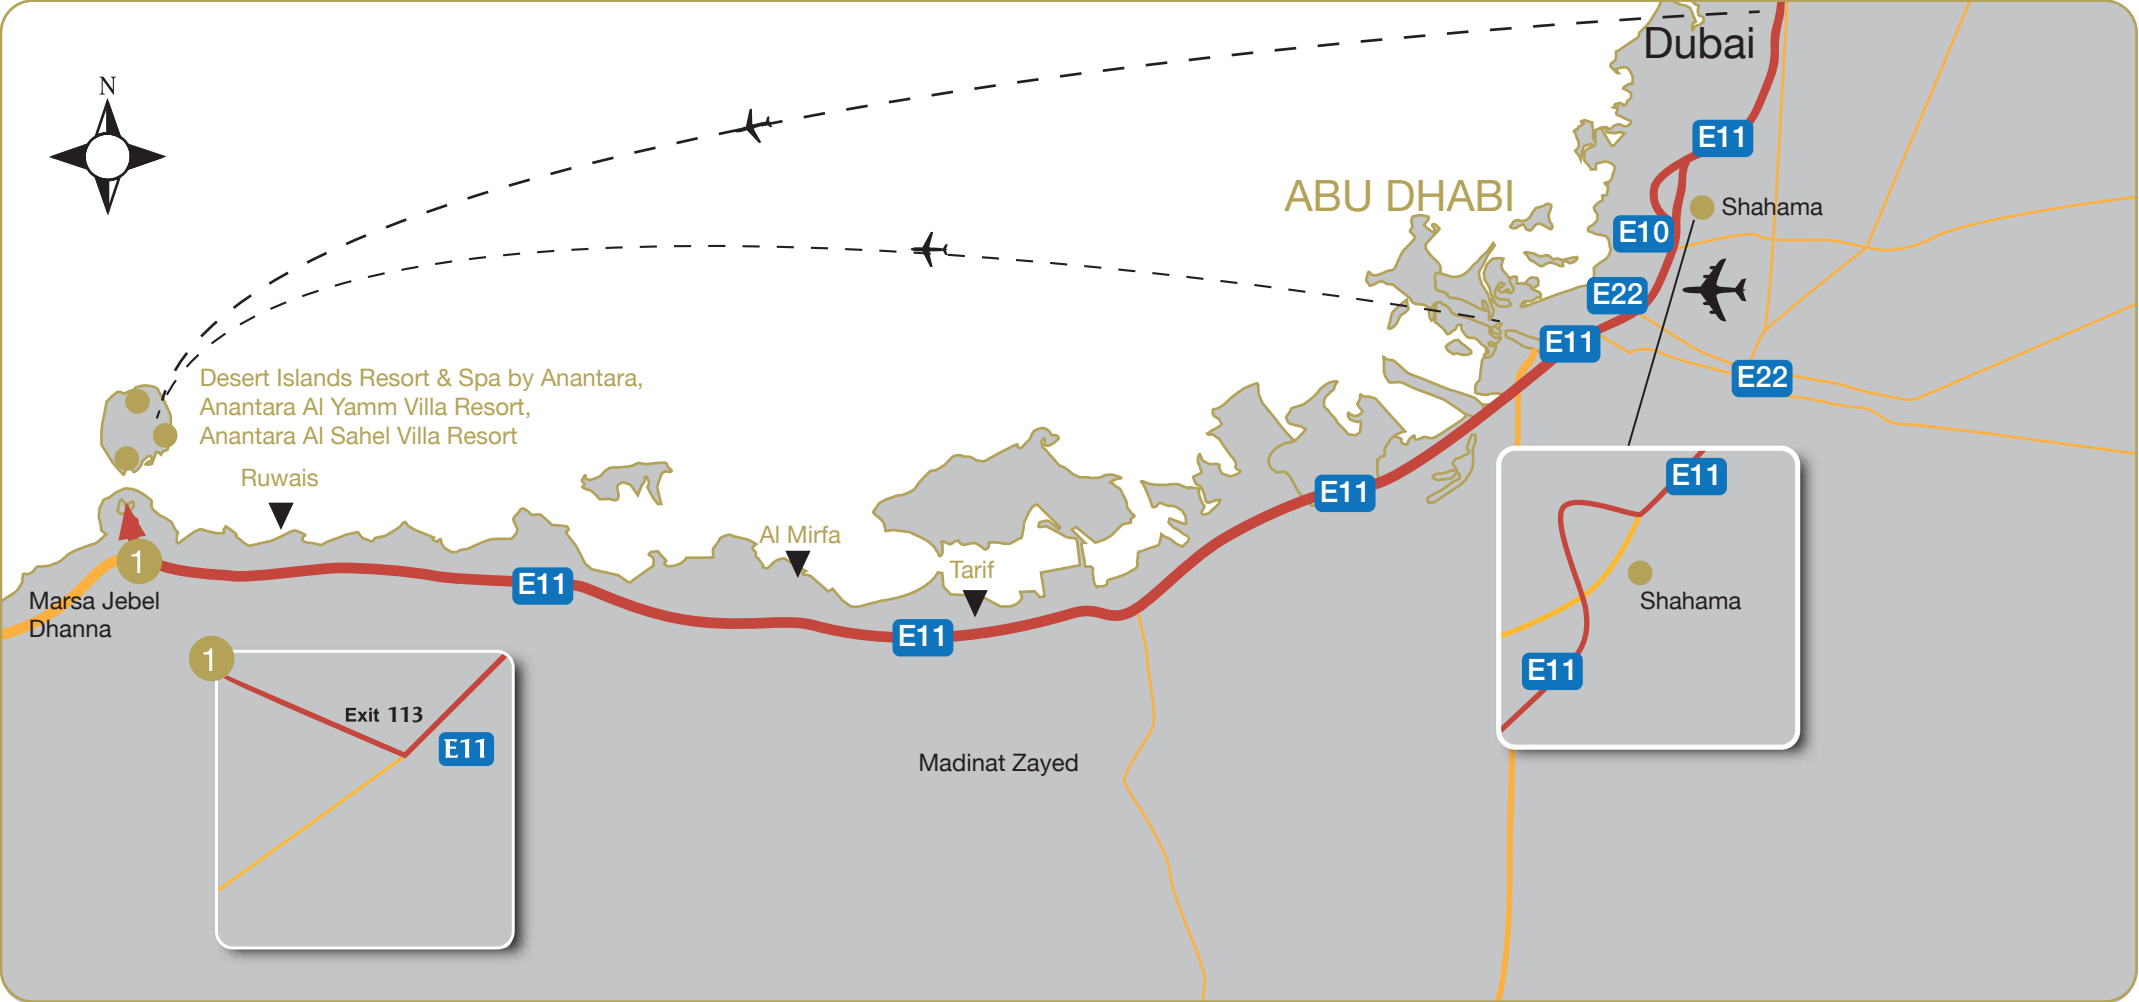

LOCATION MAP FOR SIR BANI YAS ISLAND

GETTING THERE

From Dubai and Abu Dhabi

Follow the E11 highway directly from Abu Dhabi or Dubai in the direction of Tarif and Mirfa. Continue on, passing Tarif, Mirfa and Baynoona and Al Ruwais. Take exit 113 marked Sir Bani Yas Island, and at the roundabout take the Sir Bani Yas Island exit. At the next roundabout, take the 2nd exit. Follow the road until the 3rd roundabout and take the exit for Sir Bani Yas Island. At the jetty you can park your car in a safe shaded area before boarding the water taxi for a 20 - 25 minute journey to Sir Bani Yas Island.

Decimal Degrees (DD)
 Latitude 24.365940783051634
 Longitude 52.59459972381592

Degrees, Minutes and Seconds (DMS)
 Latitude 24° 21' 57.39" N
 Longitude 24° 21' 57.39" N